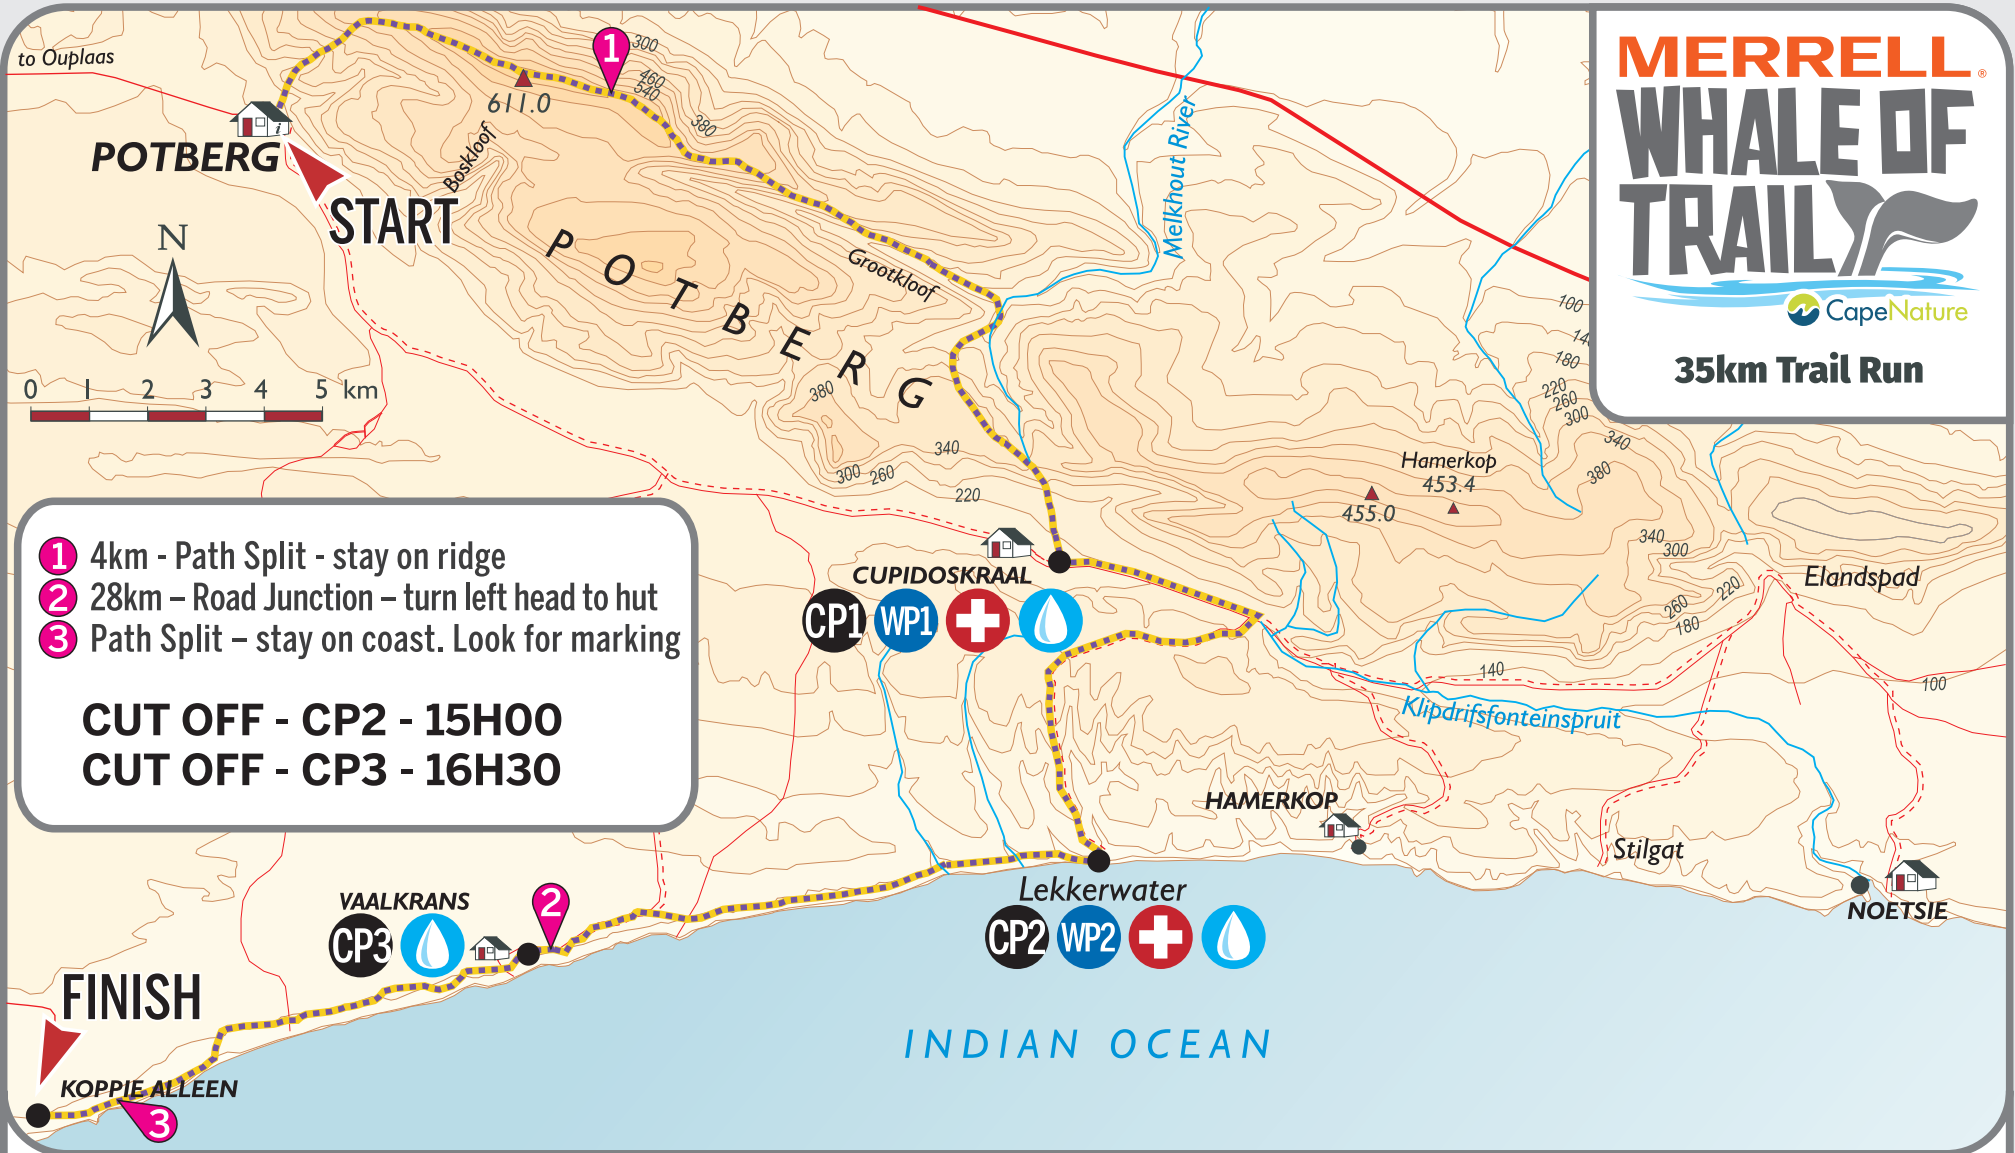

# MERRELL® WHALE OF TRAIL

CapeNature

**35km Trail Run**

- 1** 4km - Path Split - stay on ridge
- 2** 28km - Road Junction - turn left head to hut
- 3** Path Split - stay on coast. Look for marking

**CUT OFF - CP2 - 15H00**  
**CUT OFF - CP3 - 16H30**